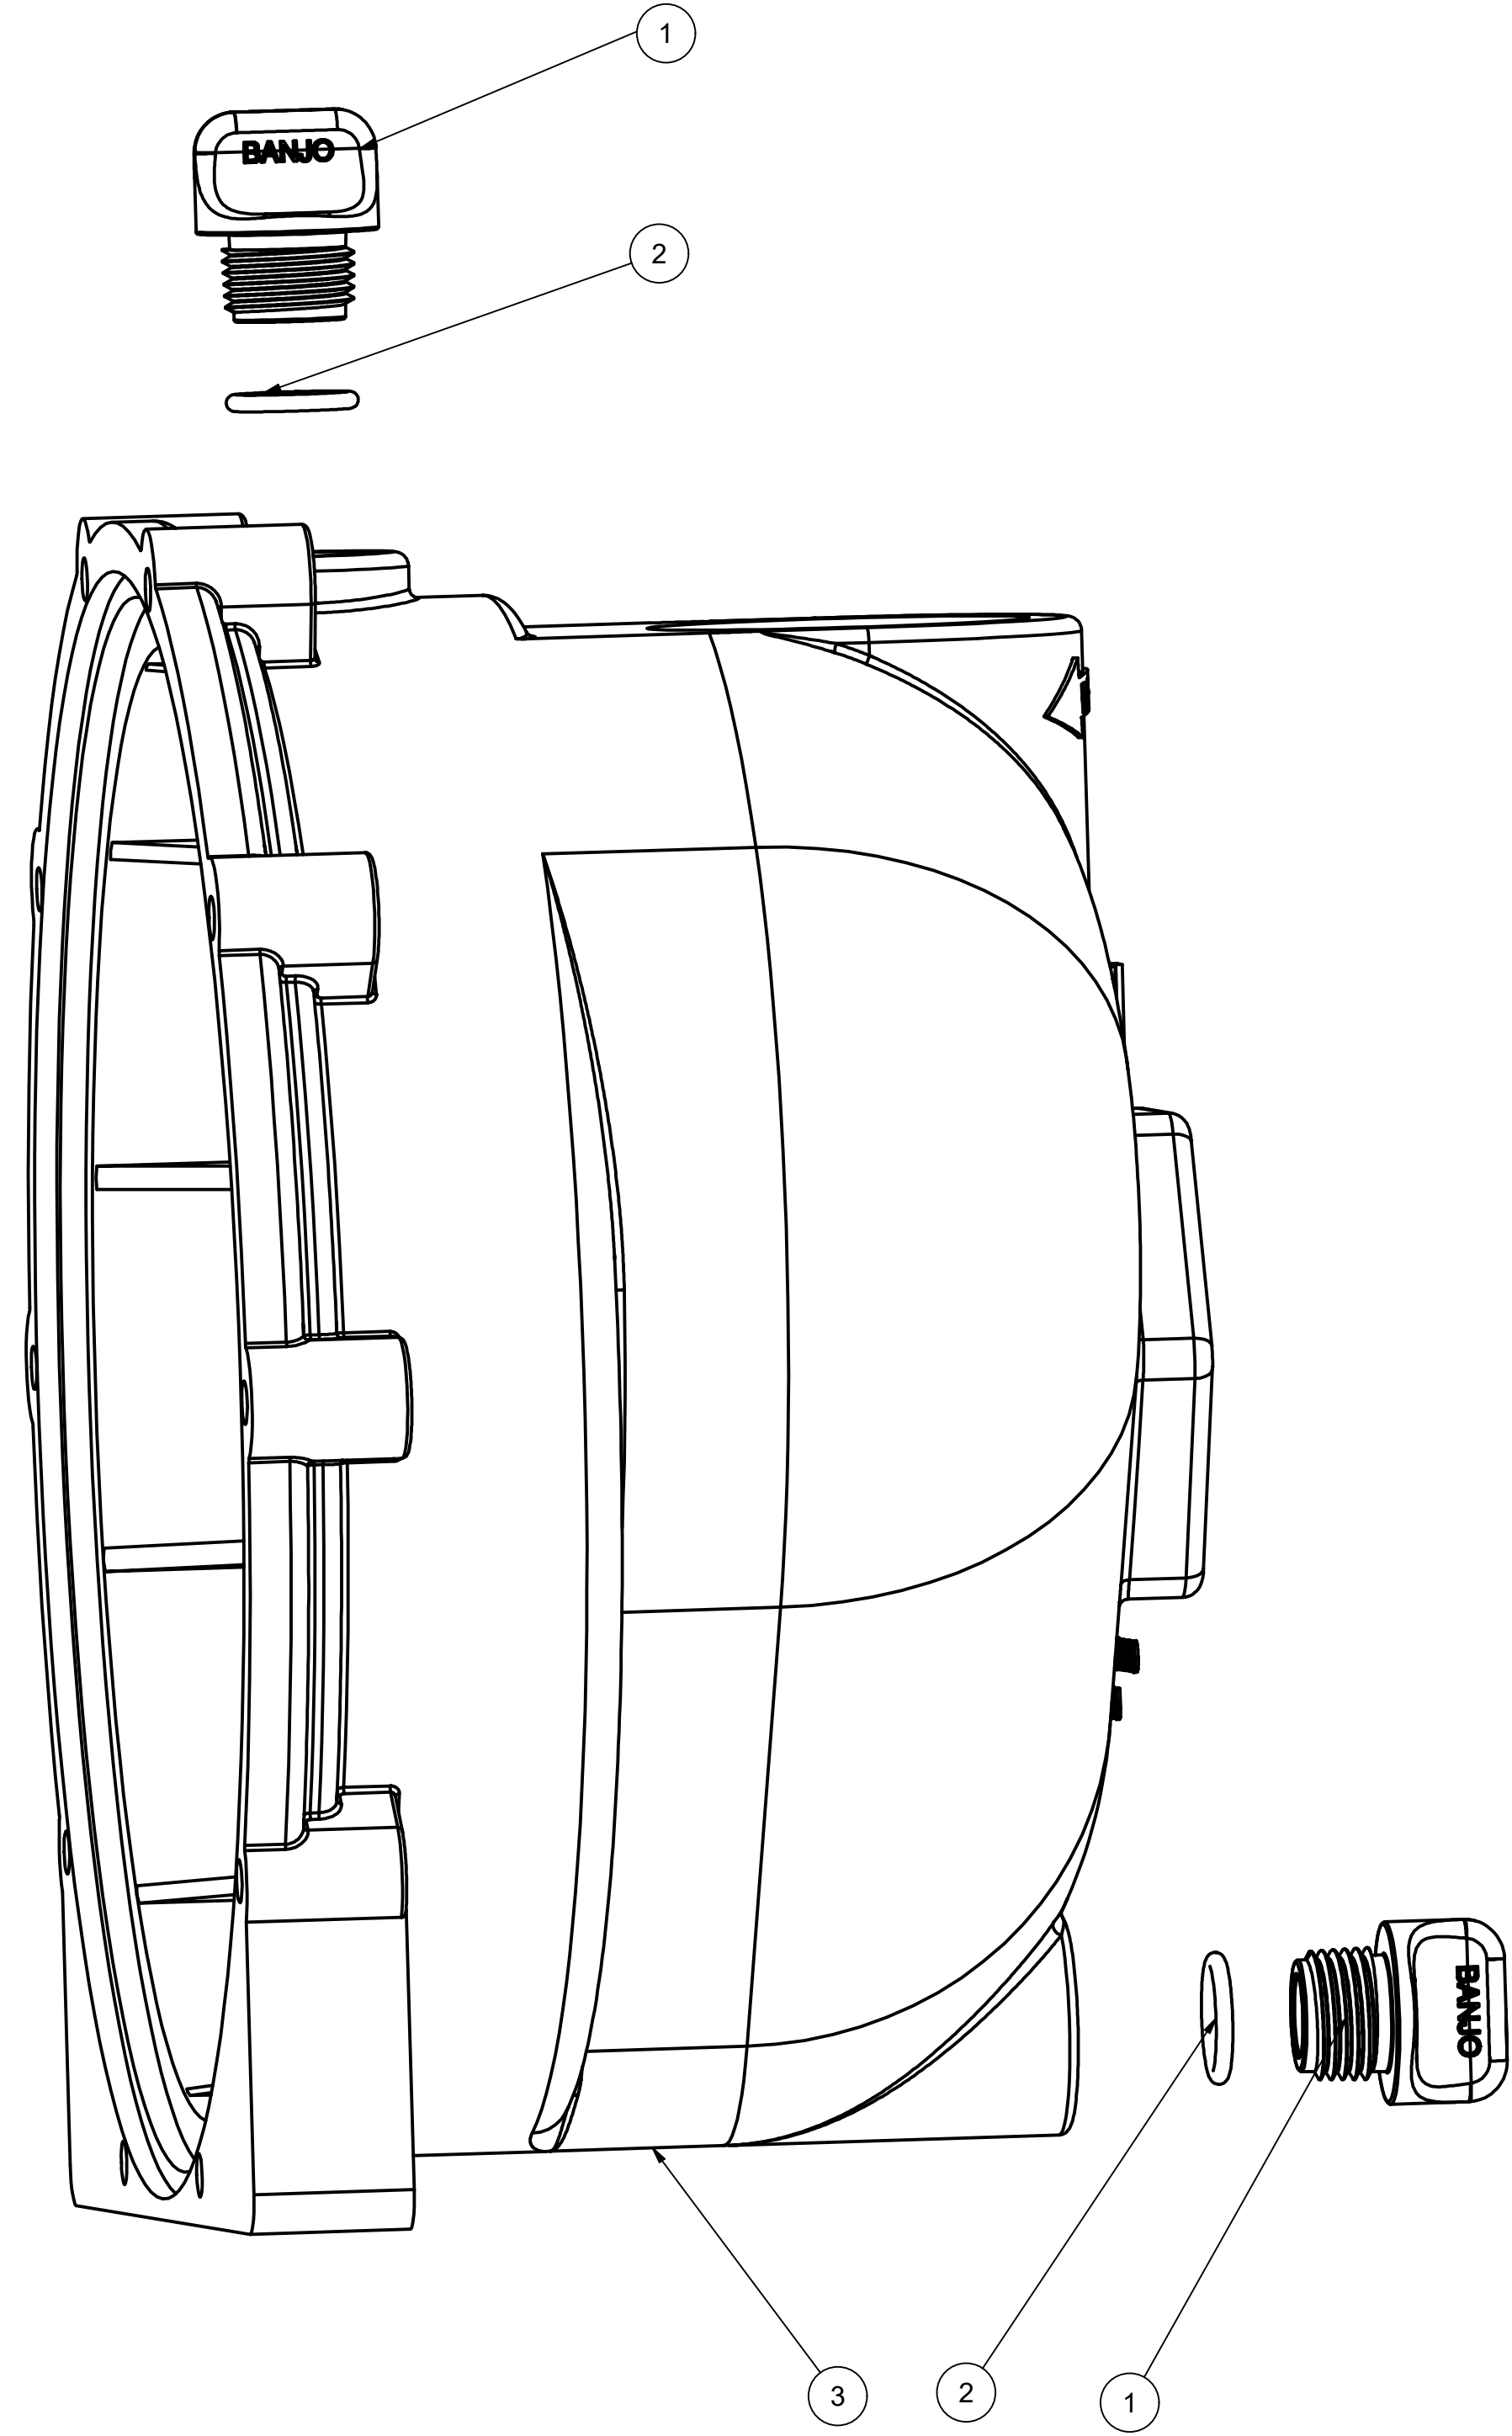

PARTS LIST			
ITEM	QTY	PART NUMBER	DESCRIPTION
1	2	12777	1/2" DRAIN PLUG
2	2	UV15163	#114 O'RING, EPDM
3	1	X12712A	2" POLY PUMP BODY

THIS DRAWING AND ALL INFORMATION CONTAINED THEREON ARE THE EXCLUSIVE PROPERTY OF BANJO CORPORATION.

UNLESS SPECIFICALLY NOTED, THIS DRAWING AND ITEMS SHOWN ON THIS DRAWING ARE SUBJECT TO CHANGE AT ANY TIME.

BANJO CORPORATION 150 BANJO DRIVE, CRAWFORDSVILLE, IN 47933 WEB SITE: WWW.BANJO.CORP.COM E-MAIL: BANJOSALES@IDEXCORP.COM	
DESCRIPTION	2" PUMP BODY ASSY.
PART NUMBER	12712A