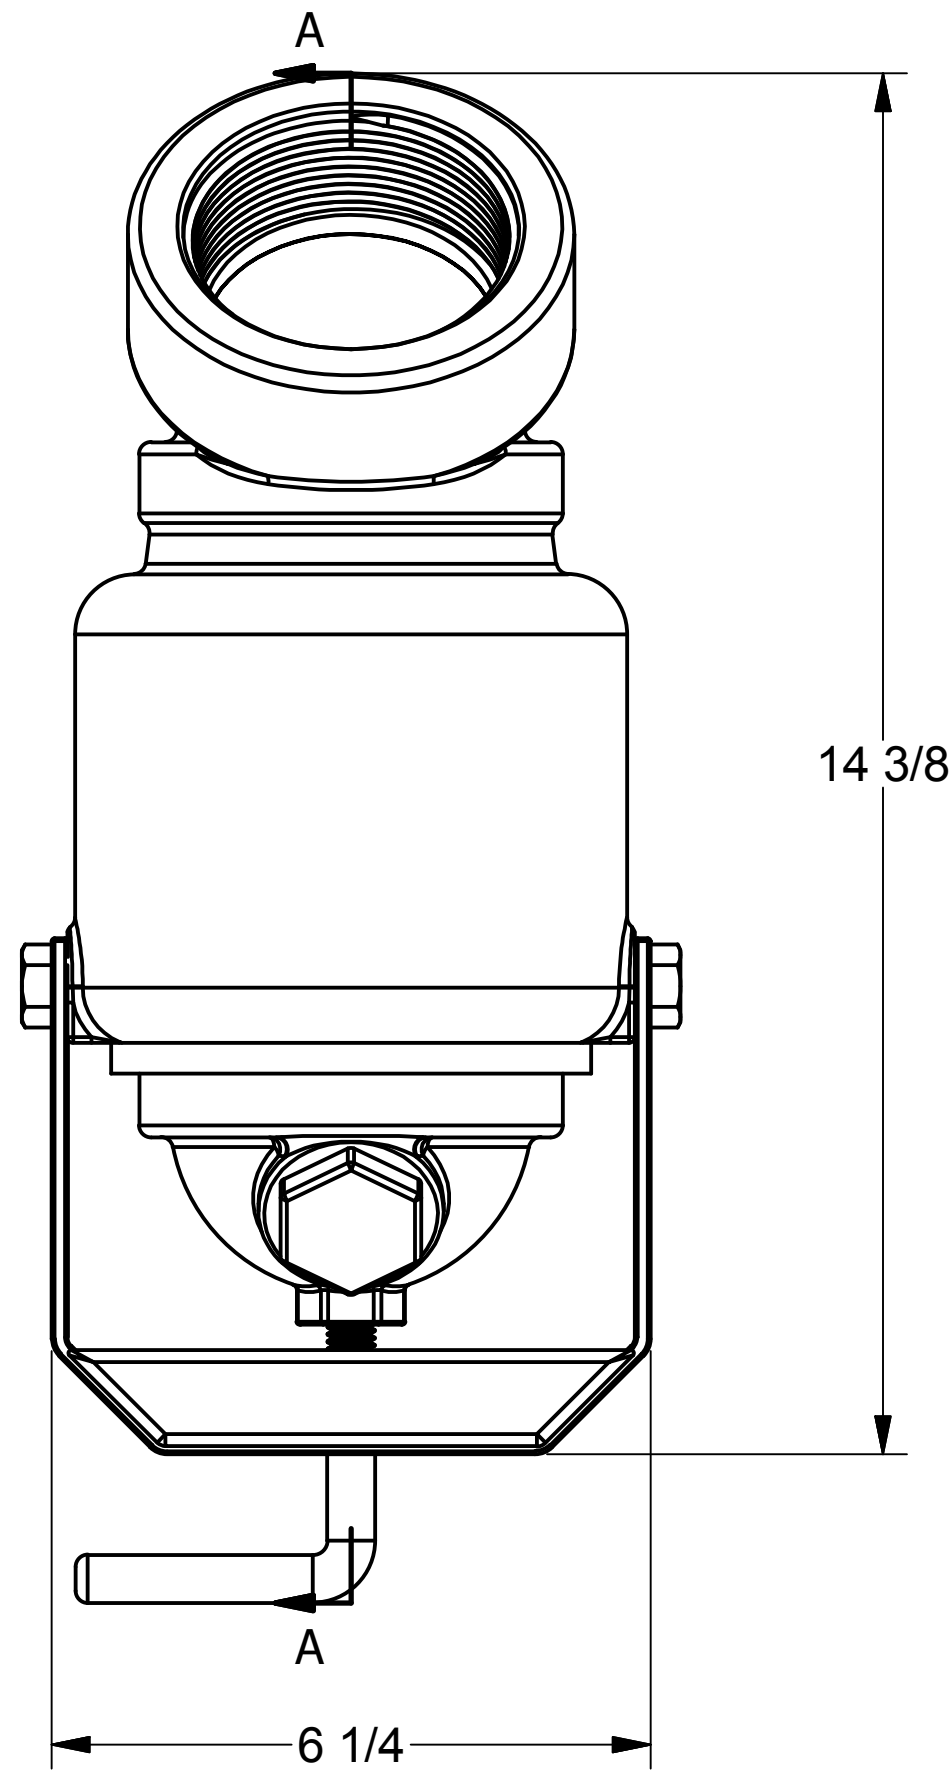

Parts List			
ITEM	QTY	PART NUMBER	DESCRIPTION
1	1	LSS300-BC	3" SS LINESTRAINER BODY & CAP
2	1	LSS306	LINE STRAINER SCREEN

THIS DRAWING AND ALL INFORMATION CONTAINED THEREON ARE THE EXCLUSIVE PROPERTY OF BANJO CORPORATION.

DESCRIPTION
 3" SS LINESTRAINER W/ 6 MESH SCREEN

PART NUMBER
 LSS300-06