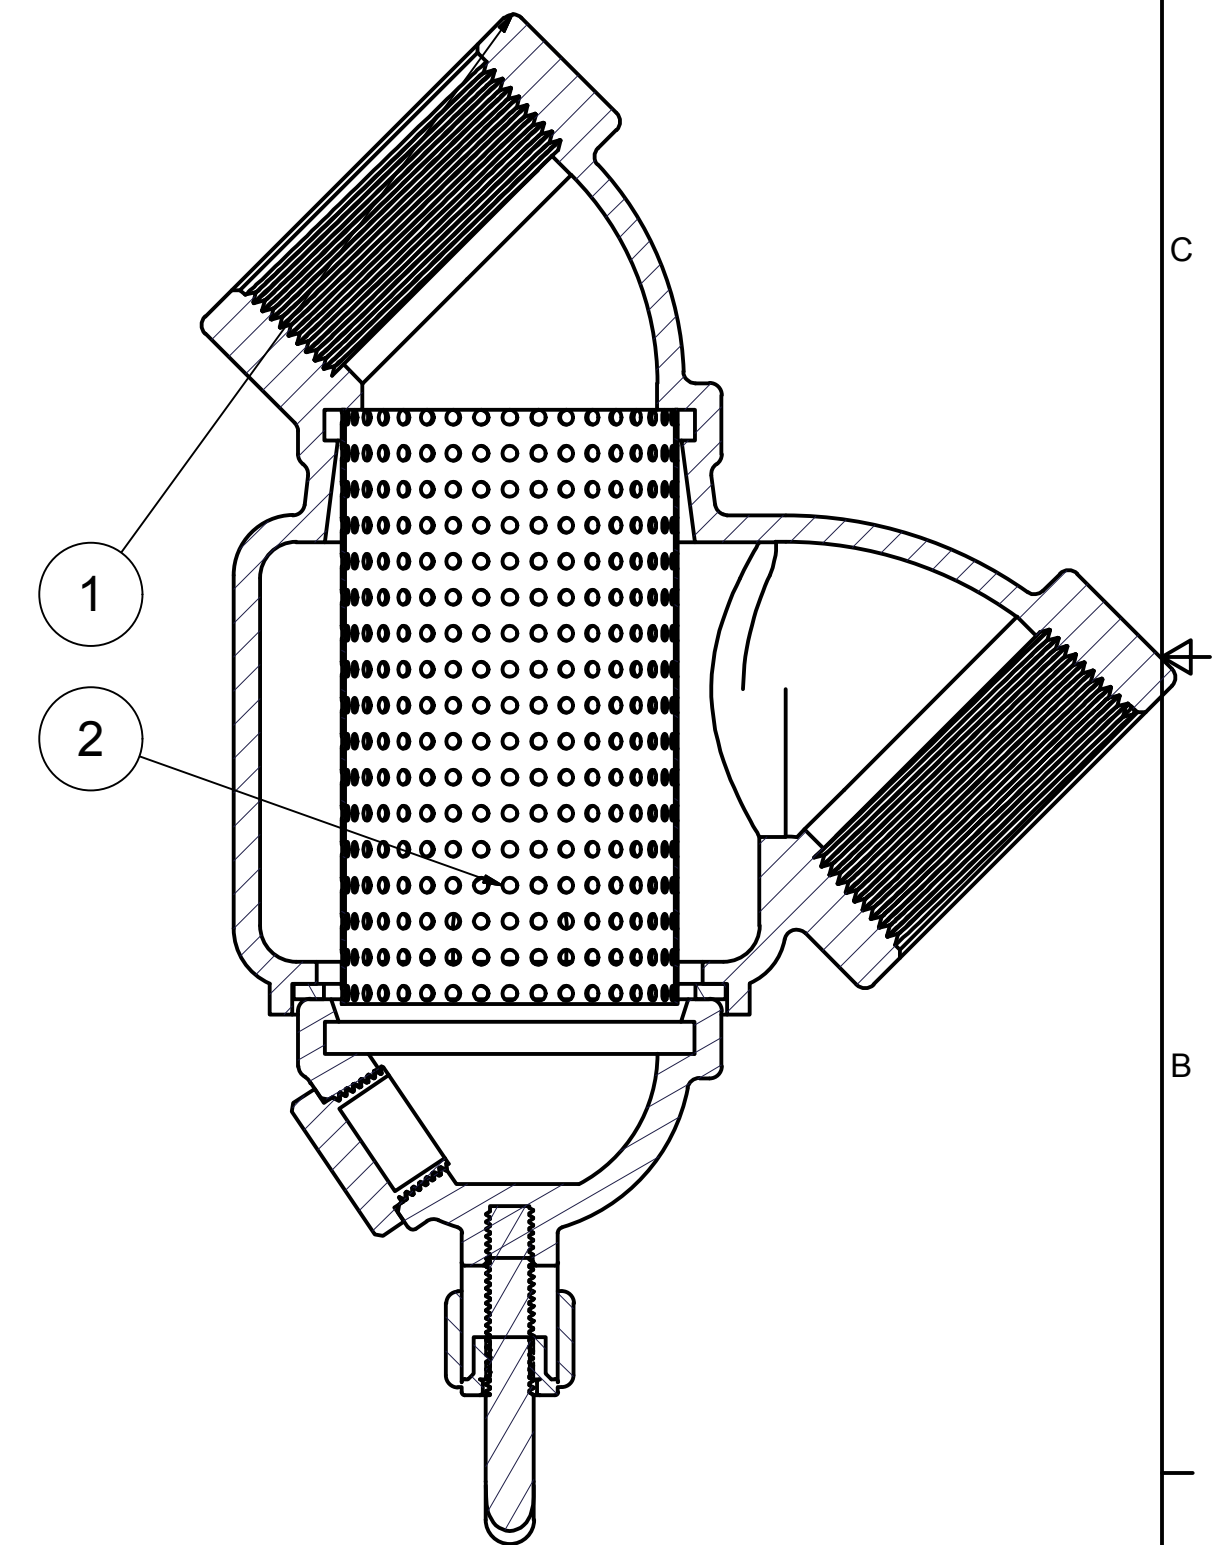

Parts List			
ITEM	QTY	PART NUMBER	DESCRIPTION
1	1	LSS300-BC	3" SS LINESTRAINER BODY & CAP
2	1	LSS306	LINE STRAINER SCREEN

THIS DRAWING AND ALL INFORMATION CONTAINED THEREON ARE THE EXCLUSIVE PROPERTY OF BANJO CORPORATION.

DESCRIPTION
 3" SS LINESTRAINER W/ 6 MESH SCREEN

PART NUMBER
 LSS300-06