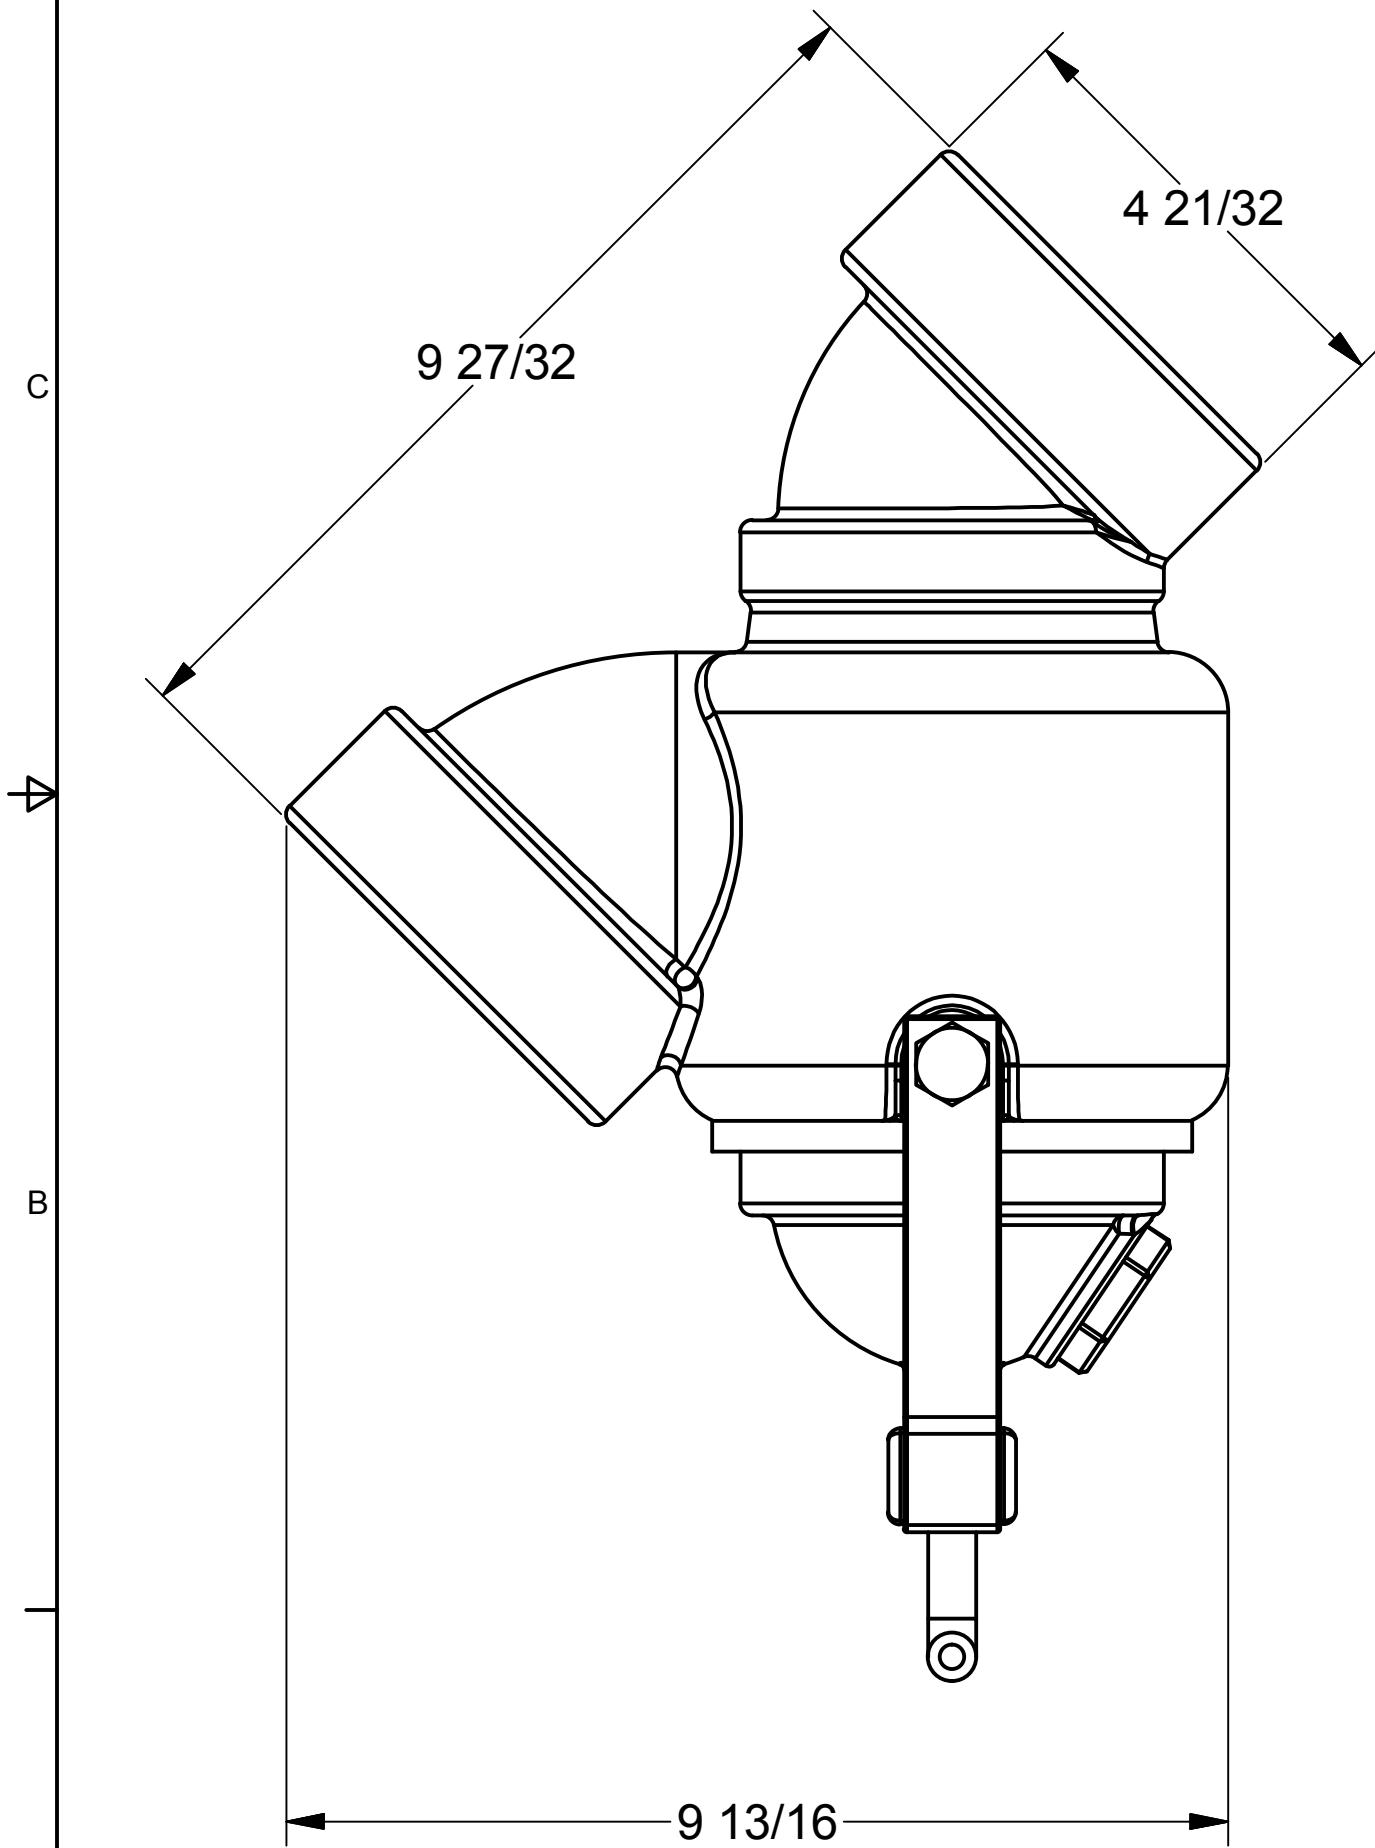

Parts List			
ITEM	QTY	PART NUMBER	DESCRIPTION
1	1	LSS300-BC	3" SS LINESTRAINER BODY & CAP
2	1	LSS306	LINE STRAINER SCREEN

THIS DRAWING AND ALL INFORMATION CONTAINED THEREON ARE THE EXCLUSIVE PROPERTY OF BANJO CORPORATION.

DESCRIPTION
 3" SS LINESTRAINER W/ 6 MESH SCREEN

PART NUMBER
 LSS300-06