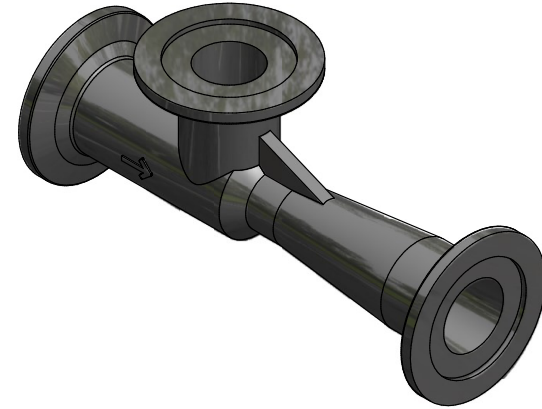

Parts List			
ITEM	QTY	PART NUMBER	DESCRIPTION
1	1	MHV200A	2" VENTURI BODY
2	1	MHV200B	2" VENTURI INSERT

BANJO CORPORATION
 150 BANJO DRIVE, CRAWFORDSVILLE, IN 47933
 WEB SITE: WWW.BANJOCORP.COM
 E-MAIL: SALES1@BANJOCORP.COM

DESCRIPTION	2" VENTURI
PART NUMBER	MHV200