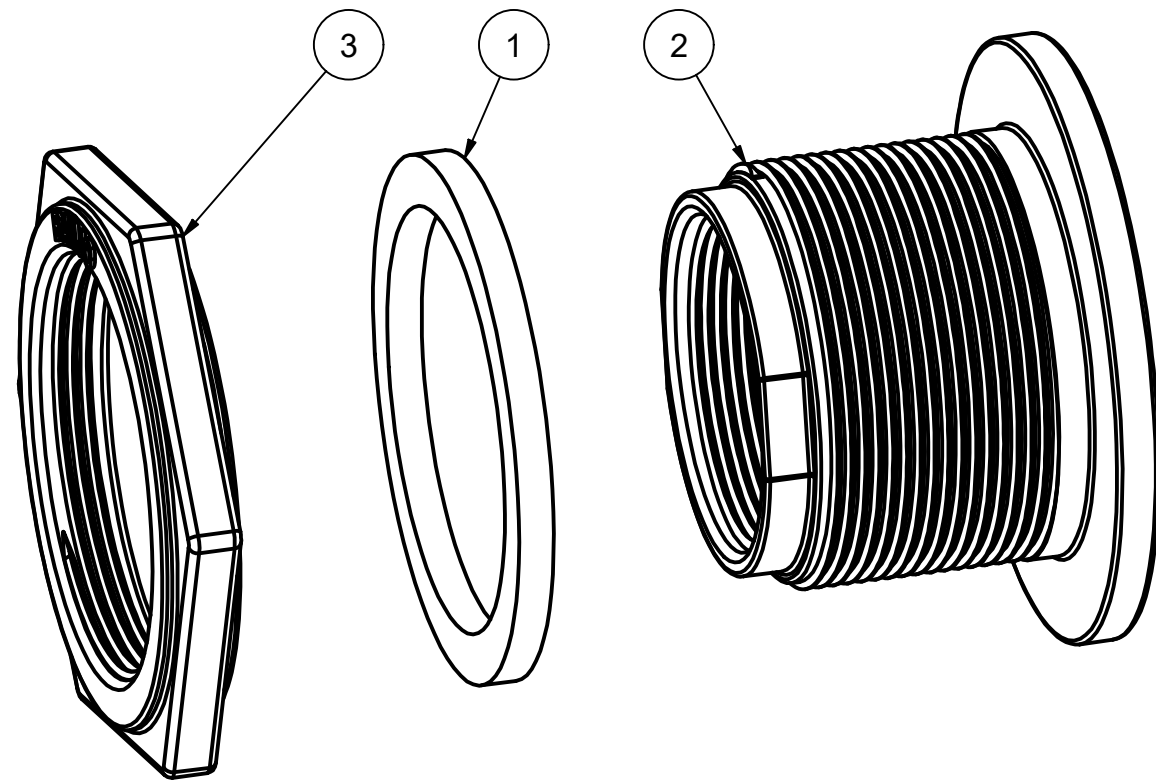

Parts List			
ITEM	QTY	PART NUMBER	DESCRIPTION
1	1	300G	3" Coupling Gasket
2	1	TF201SS	2" TANK FLANGE BODY, 316 SS
3	1	TF203SS	TANK FLANGE NUT, 316 SS

THIS DRAWING AND ALL INFORMATION CONTAINED THEREON ARE THE EXCLUSIVE PROPERTY OF BANJO CORPORATION.

DESCRIPTION  
 2" SS TANK FLG

PART NUMBER  
 TF200SS