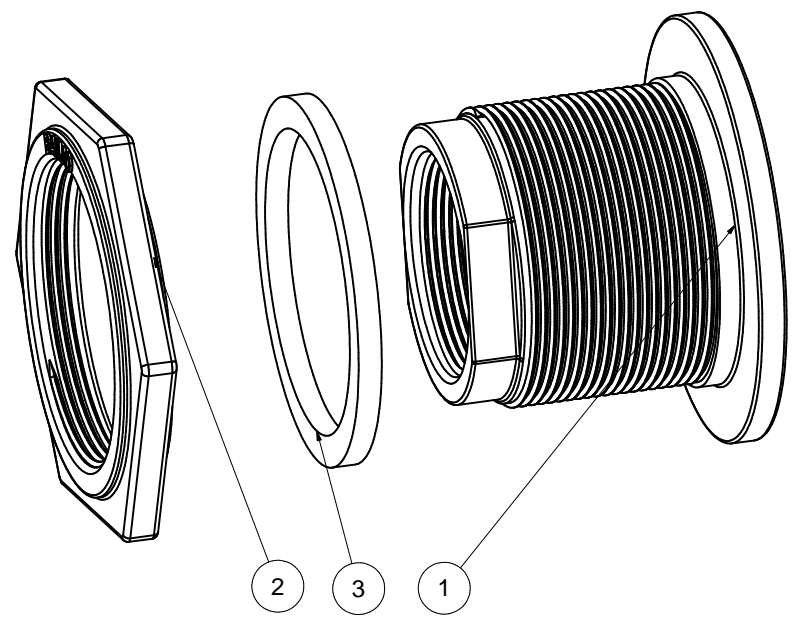

Parts List			
ITEM	QTY	PART NUMBER	DESCRIPTION
1	1	TF221SS	2" TANK FLANGE BODY, 316 SS
2	1	TF223SS	TANK FLANGE NUT, 316 SS
3	1	TF220G	2" TF GASKET

THIS DRAWING AND ALL INFORMATION CONTAINED THEREON ARE THE EXCLUSIVE PROPERTY OF BANJO CORPORATION.

DESCRIPTION	2" SS TANK FLG
PART NUMBER	TF220SS