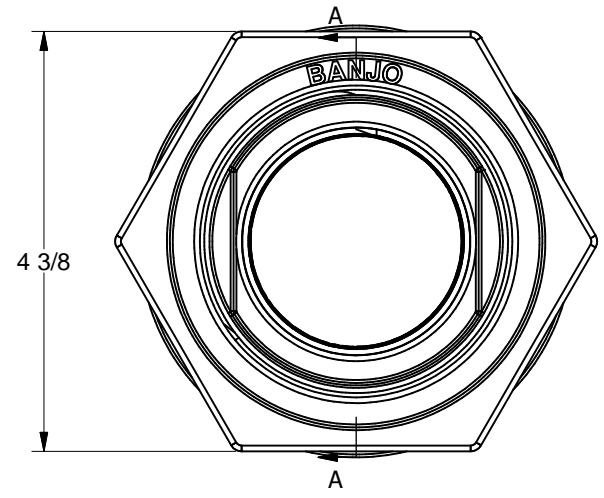

Parts List			
ITEM	QTY	PART NUMBER	DESCRIPTION
1	1	TF221SS	2" TANK FLANGE BODY, 316 SS
2	1	TF223SS	TANK FLANGE NUT, 316 SS
3	1	TF220G	2" TF GASKET

THIS DRAWING AND ALL INFORMATION CONTAINED THEREON ARE THE EXCLUSIVE PROPERTY OF BANJO CORPORATION.

DESCRIPTION	2" SS TANK FLG
PART NUMBER	TF220SS