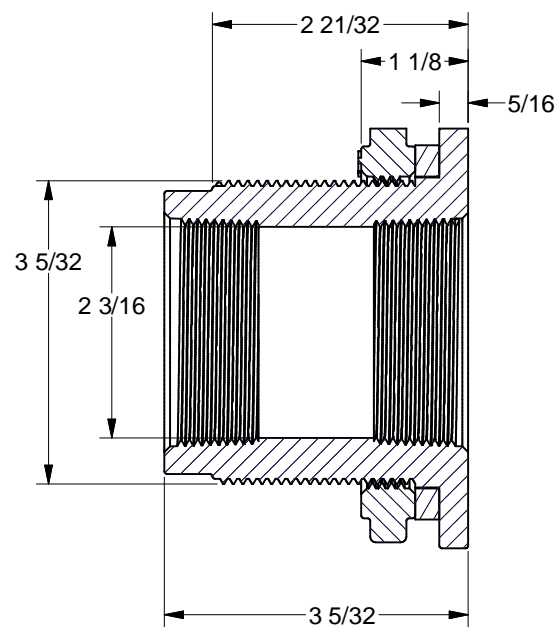

Parts List			
ITEM	QTY	PART NUMBER	DESCRIPTION
1	1	TF221SS	2" TANK FLANGE BODY, 316 SS
2	1	TF223SS	TANK FLANGE NUT, 316 SS
3	1	TF220G	2" TF GASKET

THIS DRAWING AND ALL INFORMATION CONTAINED THEREON ARE THE EXCLUSIVE PROPERTY OF BANJO CORPORATION.

DESCRIPTION	2" SS TANK FLG
PART NUMBER	TF220SS